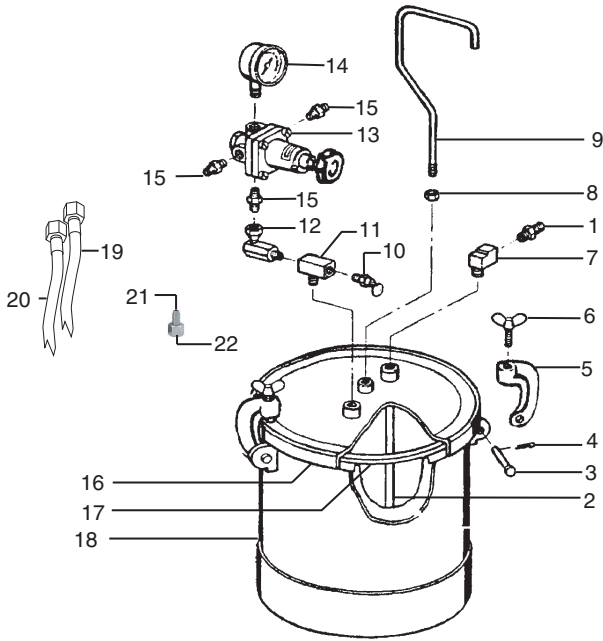

H8225 PAINT TANK

REF PART #	DESCRIPTION
1	PH8225001 FLUID OUTLET ADAPTER
2	PH8225002 FLUID TUBE
3	PH8225003 HINGE PIN
4	PH8225004 COTTER PIN
5	PH8225005 LID CLAMP
6	PH8225006 WING SCREW M10-1.5 X 40
7	PH8225007 FLUID OUTLET ADAPTER
8	PN03M HEX NUT M8-1.25
9	PH8225009 HANDLE M8-1.25
10	PH8225010 SAFETY VALVE
11	PH8225011 T-BRANCH

REF PART #	DESCRIPTION
12	PH8225012 SWIVEL ADAPTER
13	PH8225013 REGULATOR
14	PH8225014 GAUGE
15	PH8225015 ADAPTER
16	PH8225016 LID ASSEMBLY
17	PH8225017 LID GASKET
18	PH8225018 TANK SHELL ASSEMBLY
19	PH8225019 MATERIAL HOSE
20	PH8225020 AIR HOSE
21	PH8225021 BARBED HOSE FITTING
22	PH8225022 COMPRESSION NUT 1/4" NPT

H8225 SPRAY GUN

REF PART #	DESCRIPTION
101	PH8225101 AIR INLET PLUG
102	PH8225102 BLOCK
103	PH8225103 GUN BODY
104	PH8225104 DIRECTION PIPE
105	PH8225105 FLUID ADJ. NEEDLE
106	PH8225106 SPECIAL WASHER
107	PH8225107 FLUID CONTROL SCREW
108	PH8225108 FLUID ADJ. SCREW
109	PH8225109 PATTERN ADJ. SCREW
110	POR0082 O-RING 2.5 X 2.1
111	PH8225111 PATTERN ADJ. KNOB
112	PH8225112 SNAP RETAINER
113	PH8225113 PATTERN ADJ. NEEDLE
114	PH8225114 TRIGGER PIN
115	PH8225115 TRIGGER
116	PH8225116 SNAP RETAINER

REF PART #	DESCRIPTION
117	PH8225117 CONNECT SCREW
118	PH8225118 SPECIAL WASHER
119	PH8225119 HEAD
120	PH8225120 FLUID NOZZLE
121	PH8225121 AIR CAP
122	PH8225122 DIRECTION SCREW
123	PH8225123 SWITCH SPRING
124	PH8225124 SWITCH PIPE
125	PH8225125 SEALING WASHER
126	PH8225126 SWITCH SEAT
127	PH8225127 SPECIAL WASHER
128	PH8225128 SPECIAL NUT
129	PH8225129 BRUSH
130	PH8225130 SERVICE WRENCH
131	PH8225131 O-RING REPAIR KIT